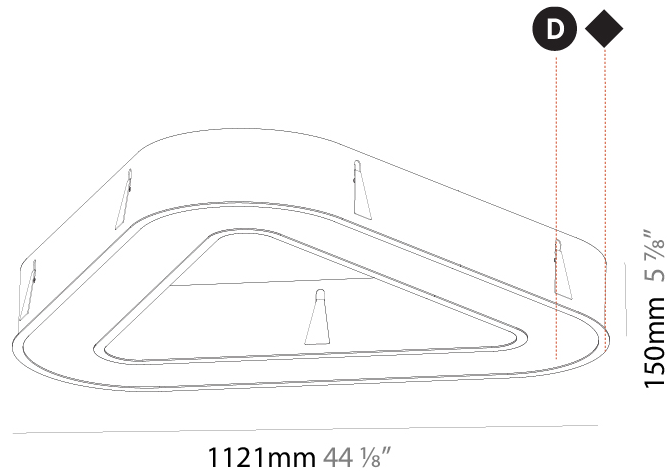

GENERAL

Series: Glorious
Subseries: Glorious Victory
Brand: Prolicht
Division: Architectural
Mounting Type: Recessed
Mounting Location: Ceiling
Subcategory: Ambient

PHYSICAL

Shape: Abstract
Length (mm): 1121
Length (in): 44 7/8
Width (mm): 1121
Width (in): 44 7/8
Height (mm): 150
Height (in): 5 7/8
Min. Recessing Depth (mm): 160
Min. Recessing Depth (in): 6 5/16
Light Distribution: Direct
Weight (kg): 13.609
Weight (lbs): 29.94
Diffuser: PMMA - Opal or Micro-Prism
Fixture Finish: SSR / BKV / CWI / CRY / HAB / LAG / UFT / ITA / RUA / RUR / MIC / FTG / MYG / TWT / LOD / PUS / FRO / FUP / KIA / POP / BLS / SPG / MEY / GOH / GUM / CHC / COM / ABZ / JAG / OBR / MOS / ROR
Fixture Material: Aluminum

ELECTRICAL

Lamp Type: LED (Zhaga Standard)
Input Wattage (W): 45
Total Output Wattage (W): 36 / 28.8 (3500K)
Dimming: Non-Dimming / Phase Dimming (120Vac only) / 0-10V Dimming
Driver Included: Yes
Driver Location: Integrated
Driver Type: Constant Current - 120 / 277Vac
Driver Class: Class 2
Input Voltage (V): 120 - 277
Constant Current (MA): 350 / 900 (3500K)

LED

Color Temperature (°K): 3000 / 3500 / 4000
Max. Delivered Lumen (lm): 4150 / 4302 / 4390
CRI: >80 CRI
Efficiency (%): 65
Lamp Life (hrs): 50000

OPTICAL

RATINGS AND CERTIFICATIONS

Certified By: Certified for North American Standards
IP rating: IP20